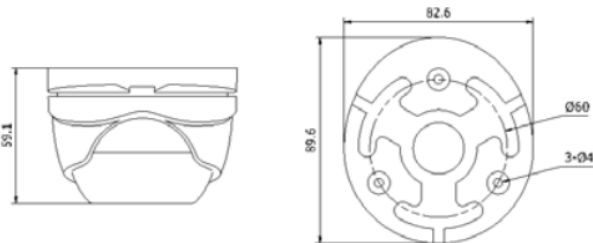

Dimensions

Part Number	LTBT361R	LTBT361R28
Resolution	1920(H) x 1080(V)	
Lens	3.6mm, Angle of View 80.9°	2.8mm Angle of View 87°
Image Sensor	1/3" CMOS	
Lux Rating	0.01 Lux @ F1.2 AGC On, 0.0 Lux with IR On	
Shutter	1/30s ~ 1/50,000s	
Frame Rate	30fps @ 1080p	
Angle Adjustment	Pan: 0-360°, Tilt: 0-90°, Rotation: 0-360°	
IR Range	65ft	
S/N Ratio	More than 52dB	
BLC	Supported	
Day/Night	True Day/Night	
Synchronization	Internal	
HD Video Output	1 Analog HD Output	
CVBS Output	n/a	
Power	DC 12V, 500mA	
Weatherproof	IP66 Rated	
Dimensions	3.53" x 2.33"	
Weight	.88 lbs.	
Operating Temp	-4 °F ~ 140 °F, Humidity 90%	